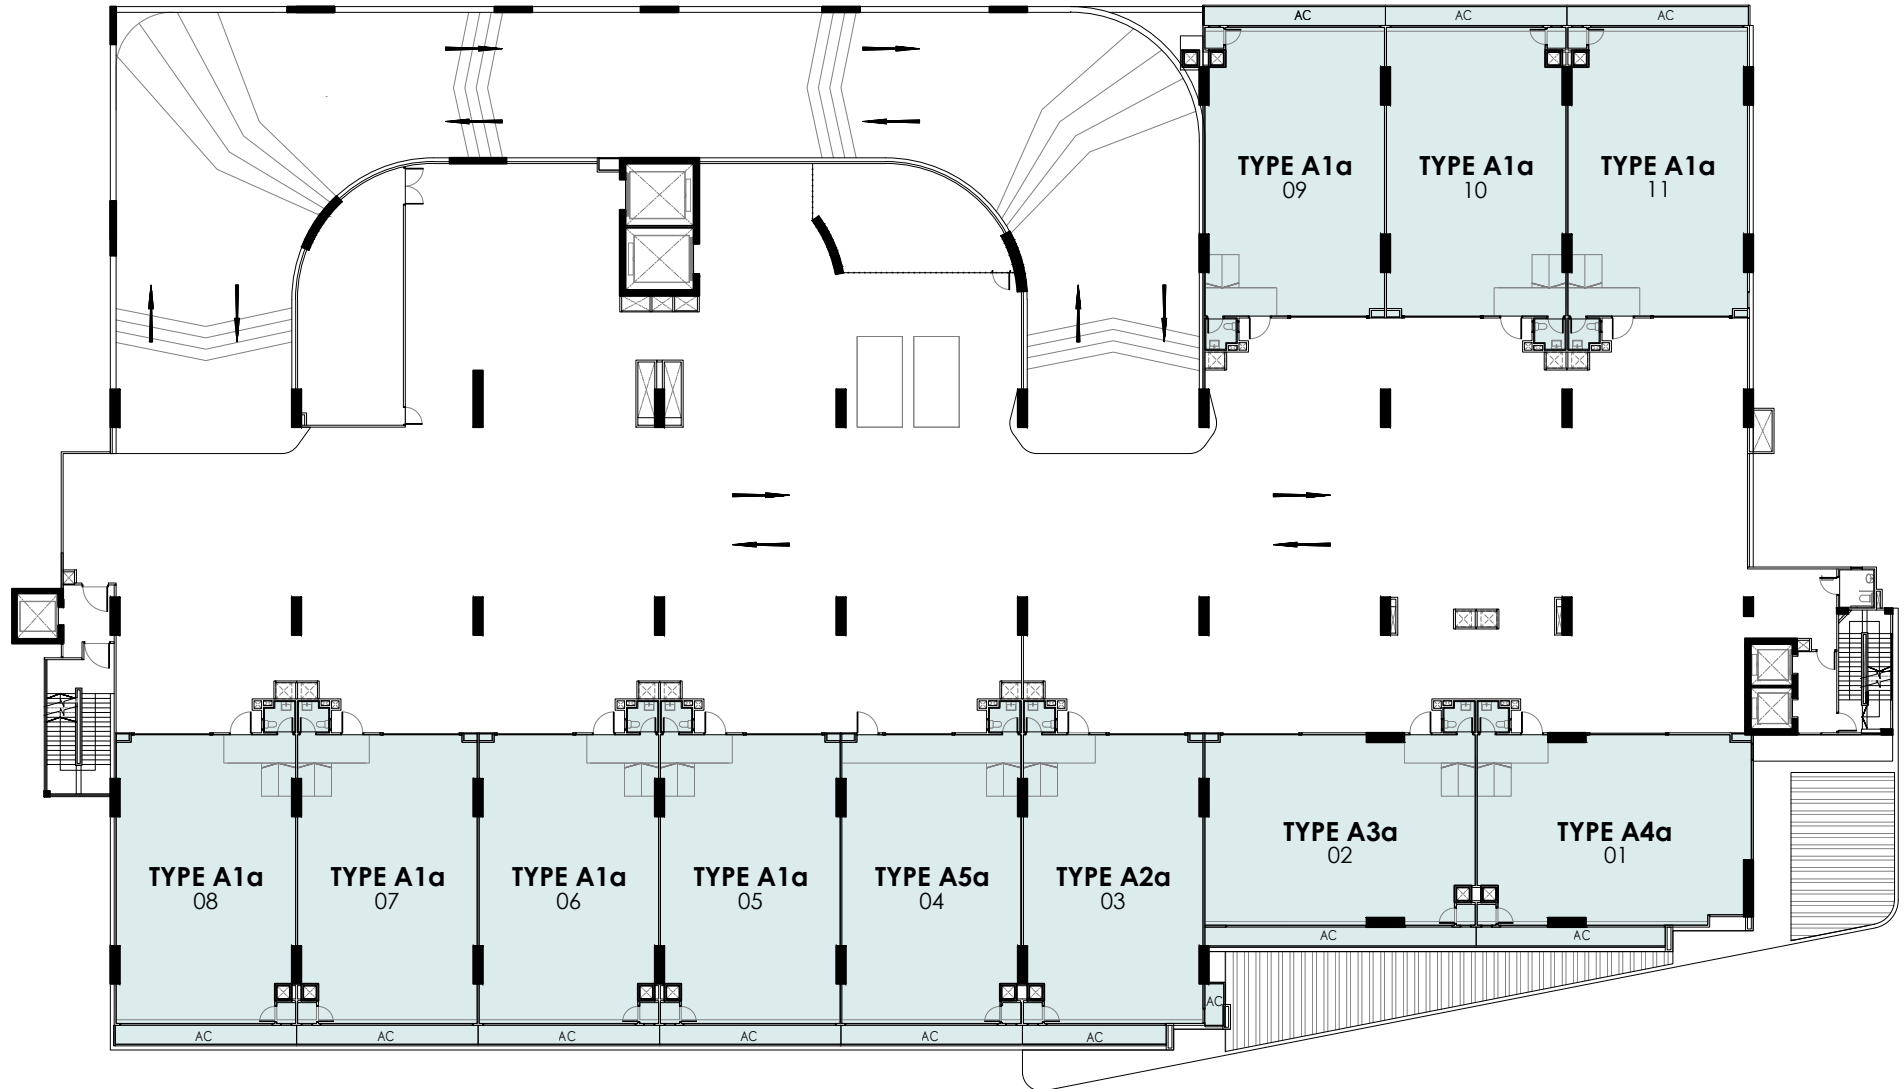

 1ST STOREY PLAN

LEGEND
 AC AC Ledge
 VOID

ALL PLANS ARE SUBJECT TO APPROPRIATE SCALING AT THE TIME OF PRESS AND CHANGES AS MAY BE REQUIRED OR APPROVED BY RELEVANT AUTHORITIES.

 **2ND STOREY PLAN**

LEGEND

- AC** AC Ledge
-  VOID

ALL PLANS ARE SUBJECT TO APPROPRIATE SCALING AT THE TIME OF PRESS AND CHANGES AS MAY BE REQUIRED OR APPROVED BY RELEVANT AUTHORITIES.

N  **3RD - 4TH STOREY PLAN**

LEGEND

- AC** AC Ledge
-  VOID

ALL PLANS ARE SUBJECT TO APPROPRIATE SCALING AT THE TIME OF PRESS AND CHANGES AS MAY BE REQUIRED OR APPROVED BY RELEVANT AUTHORITIES.

 **5TH STOREY PLAN**

LEGEND

- AC** AC Ledge
-  VOID

ALL PLANS ARE SUBJECT TO APPROPRIATE SCALING AT THE TIME OF PRESS AND CHANGES AS MAY BE REQUIRED OR APPROVED BY RELEVANT AUTHORITIES.

 **6TH - 10TH STOREY PLAN**

LEGEND

- AC** AC Ledge
-  VOID

ALL PLANS ARE SUBJECT TO APPROPRIATE SCALING AT THE TIME OF PRESS AND CHANGES AS MAY BE REQUIRED OR APPROVED BY RELEVANT AUTHORITIES.